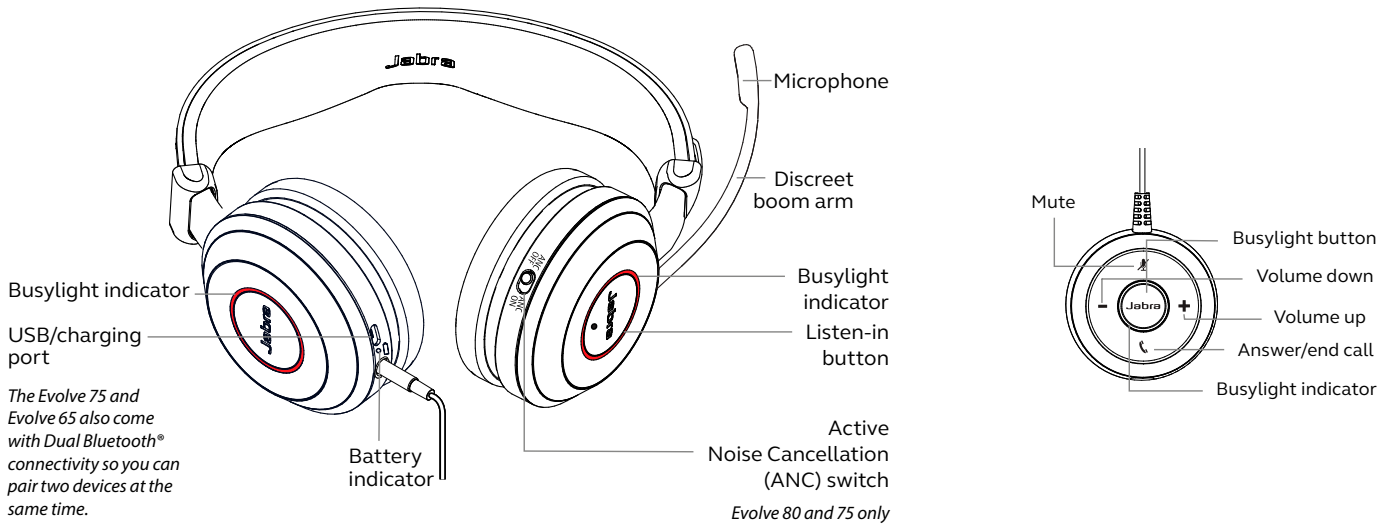

Features	Evolve 80	Evolve 75	Evolve 65	Evolve 40	Evolve 30	Evolve 20/SE	Evolve 75e	Evolve 65t	Evolve 65e
Primary work environment	Desk-First						Mobile-First		
	The best headset for concentration in the open office*	The best wireless headset for concentration in the open office.	Professional wireless headset with dual connectivity and amazing sound	Professional headset for greater productivity	Professional headset with flexible connectivity	Professional headset with easy call management	The world's first professional UC-certified wireless earbuds**	The world's first UC-certified true wireless earbuds**	Professional UC-certified sound on the go
Wearing style	Over-the-ear	On-the-ear	On-the-ear	On-the-ear	On-the-ear	On-the-ear	In-ear	In-ear	In-ear
Passive Noise Cancellation	•	•	•	•	•	•	•	•	•
Active Noise Cancellation	•	•					•		
Bluetooth®		•	•				•	•	•
Dual connectivity	•	•	•	•	•		•	•	•
Battery life	N/A	up to 18	up to 14	N/A	N/A	N/A	up to 14	up to 15	up to 13
Integrated busylight	•	•	•	•			•		•
3.5mm jack	•			•	•				
Leatherette ear cushions	•	•	•	•	•	•¹			
Call control unit	•			•	•	•			
Transfer your Skype for Business calls to your smartphone* with Jabra Intelligent Call Transfer	•			•					
Discreet boom arm	•	•	•	•					
HiFi grade speakers for calls and music	•	•	•	•	•	•	•	•	•
Optional charging stand		•	•						

Compatibility For compatibility information go to jabra.com

*Discover more: Jabra.com/ANC **Jabra.com/commercial-claims

¹ The Evolve 20 comes with foam ear cushions. The Evolve 20 SE (Special Edition) comes with leatherette ear cushions.