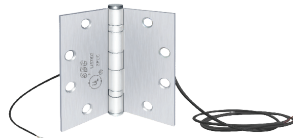

Power Transfer Hinge - PTH4Q

- » 4 1/2" x 4 1/2" Size
- » 4 Wire, 626 Finish
- » 5ft. Cable