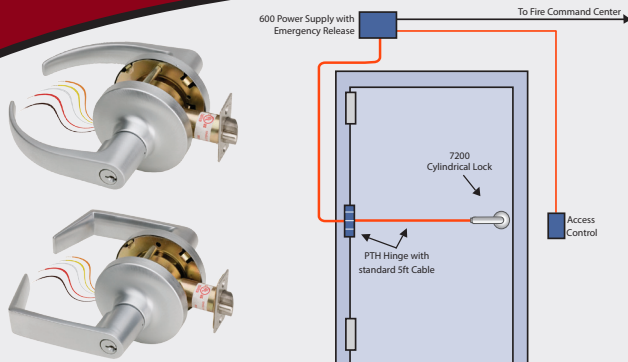

Accredited Lock Supply

ELECTRIFIED COMPLIANCE FOR ACCESS CONTROL

Compatible Access & Egress Solutions

Electrified Cylindrical - Eclipse Style Lever

Z7252EQ - Failsafe
Z7250EQ - Failsecure

- » Rex Output Included
- » Dual Voltage, 12/24VDC
- » "C" Keyway, keys included

Electrified Cylindrical - Galaxy Style Lever

Z7252GQ - Failsafe
Z7250GQ - Failsecure

- » Rex Output Included
- » Dual Voltage, 12/24VDC
- » "C" Keyway, keys included

Keypad - 918U

- » 500 Users, 1-6 digit PIN codes
- » LED Status: Access, lockout
- » Timed anti-passback
- » Keypad tamper lockout
- » Request-to-Exit/Enter input

Core Drill Fixture Kit - 7000DGK

- » Laser Guide
- » Includes 6" Pilot Drill Bit
- » Evacuator 50" Raceway Drill Bit
- » Door Wedge, Wire Pull, Carry Case

Power Transfer Hinge - PTH4Q

- » 4 1/2" x 4 1/2" Size
- » 4 Wire, 626 Finish
- » 5ft. Cable

Output Designed for Locking Hardware - 602RF

- » Field selectable 12 or 24VDC, regulated and filtered
- » Emergency input release
- » Optional Battery Back-up RB12V4

800-652-2835 • www.AccLock.com
1161 Paterson Plank Road, Secaucus, NJ 07094

(800) 413-8783
www.SDCsecurity.com