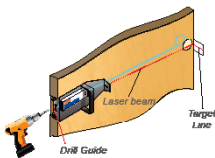

Core Drill Fixture Kit - 7000DGK

- » Laser Guide
- » Includes 6" Pilot Drill Bit
- » Evacuator 50" Raceway Drill Bit
- » Door Wedge, Wire Pull, Carry Case