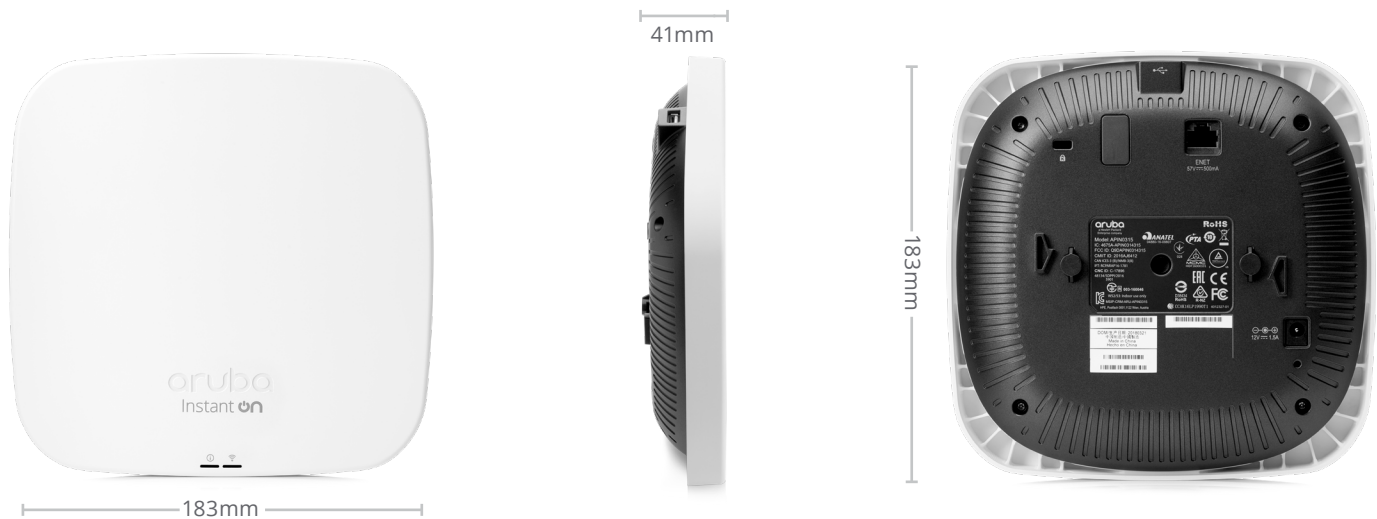

TECHNICAL SPECIFICATIONS

IN THE BOX

Aruba Instant On AP15 Indoor Access Point
Aruba Instant On AP15 Quick Start guide
Ceiling rail mount clip
Solid surface mount clip
Ethernet Cable

RADIOS

Dual Radio for simultaneous dual-band operation
5 GHz 802.11ac 4x4 MIMO for up to 1,733 Mbps wireless data rate, with Multi User MIMO support (Wi-Fi 5)
2.4 GHz 802.11n 2x2 MIMO for up to 300 Mbps wireless data rate (Wi-Fi 4)

INTERFACES

Uplink Gigabit Ethernet port, with PoE-in support (802.3af)
DC power connector (12V)
USB host interface (future use)
Bluetooth Low Energy (BLE) radio
LED status indicators (2)
Reset/LED control button
Kensington security slot

PHYSICAL SPECIFICATIONS

183mm x 183mm x 41mm, excluding mount accessories
Weight: 674g

POWER

Power over Ethernet (POE): 802.3af (class 3)
Max power consumption (worst-case): 14.4W (PoE), 12.7W (DC)
DC power (12V)
Note: Power sources are sold separately

ANTENNAS

Integrated downtilt omni-directional antennas with maximum individual antenna gain of 3.6dBi in 2.4GHz and 6.0dBi in 5GHz

MOUNTING

The access point ships with a (black) mount clip to attach to suspended ceiling rails, and a (white) mount clip to attach to solid surfaces (wall/ceiling)

COMPLIANCE AND SAFETY

UL2043 plenum rating

ENVIRONMENTAL & RELIABILITY

Operating Temperature: 0° C to +50° C (+32° F to +122° F)
MTBF: 916khrs (105yrs) at +25° C

INDUSTRY CERTIFICATIONS

UL 2043 plenum rating
EN 60601-1-1 and EN 60601-1-2 (for deployment in medical environments)
Wi-Fi Alliance certified (WFA) 802.11ac with Wave 2 (Wi-Fi 5), WPA2, WPA3

MANAGEMENT OPTIONS

Instant On mobile application (Android & iOS)
Cloud Portal: Portal.ArubaInstantOn.com

WARRANTY & SUPPORT

Aruba Instant On 1 Year warranty with 24x7 phone support for first 90 days and chat support for the entire warranty period. Community support as long as you own the products