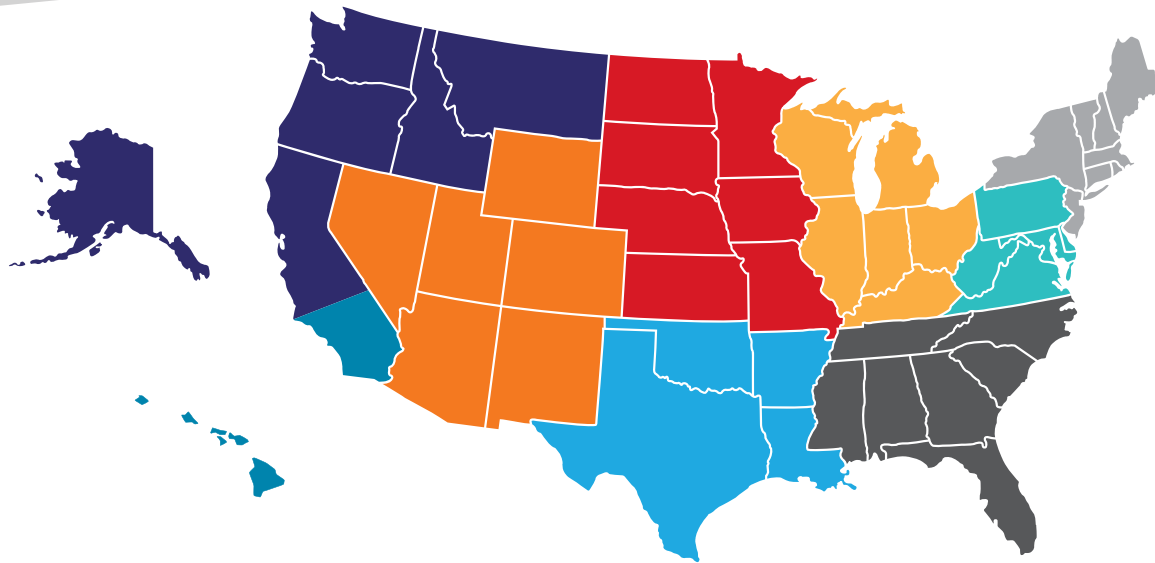

Territory Map

ACCOUNT EXECUTIVE SR. DIRECTOR

Debby Maffei

debby.maffei@scansource.com | 770.329.1024

NORTHWEST

Rob Bowman

Account Executive

rob.bowman@scansource.com | 916.517.0491