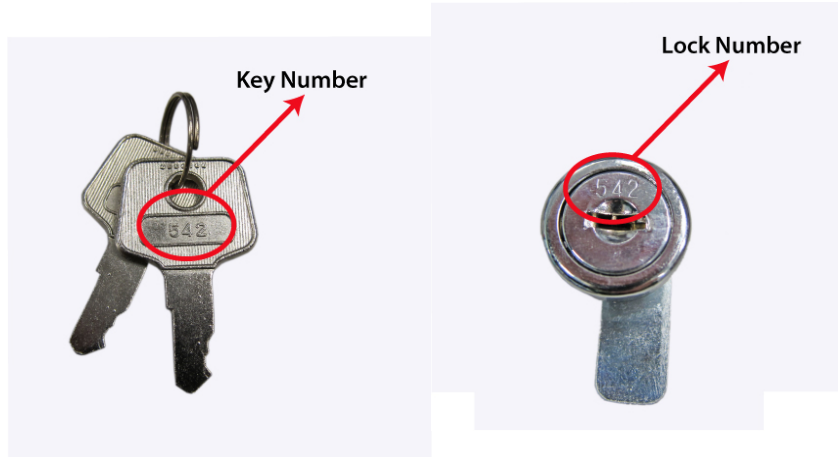

Vasario and Flip-Top

Part Number Chart for Keys**

Active Key Numbers	Vasario (VB, VBS)	Flip-Top (MF, MFS)
235	VPK-8K-235	VPK-8K-235
243	VPK-8K-243	VPK-8K-243
435	VPK-8K-435	VPK-8K-435
542	VPK-8K-542	VPK-8K-542

Part Number Chart for Locks**

Lock Sets (Comes with set of keys)	Vasario (VB, VBS)	Flip-Top (MF, MFS)
235	VPK-8LS-235	VPK-8LS-F-235
243	VPK-8LS-243	VPK-8LS-F-243
435	VPK-8LS-435	VPK-8LS-F-435
542	VPK-8LS-542	VPK-8LS-F-542

**Only 4 options available

** Looking for till cover keys? Please contact your VAR or distributor or call APG at 763-571-5000.

Please contact your dealer or distributor to place your order or call APG at 763-571-5000