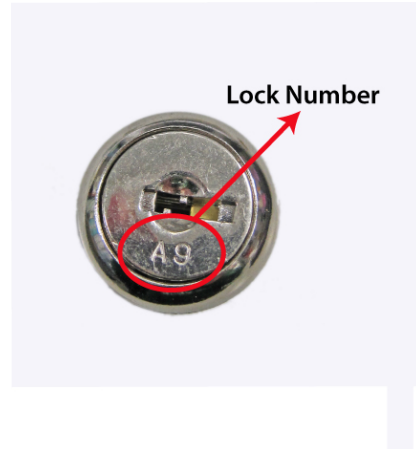

Series 4000, Series 100, Series 1150, Series 6000 and Classic

Part Number Chart for Keys*

Active Key Numbers	Series 4000 (JB, JD, JBN, JDN)	Series 100 (T)	Series 1150 (AB)	Series 6000 (P)	Classic (M, S)
A1	PK-8K-A1	PK-408K-A1	PK-908K-A1	PK-8K-A1	PK-8K-A1
A2	PK-8K-A2	PK-408K-A2	PK-908K-A2	PK-8K-A2	PK-8K-A2
A3	PK-8K-A3	PK-408K-A3	PK-908K-A3	PK-8K-A3	PK-8K-A3
A4	PK-8K-A4	PK-408K-A4	PK-908K-A4	PK-8K-A4	PK-8K-A4
A5	PK-8K-A5	PK-408K-A5	PK-908K-A5	PK-8K-A5	PK-8K-A5
A6	PK-8K-A6	PK-408K-A6	PK-908K-A6	PK-8K-A6	PK-8K-A6
A7	PK-8K-A7	PK-408K-A7	PK-908K-A7	PK-8K-A7	PK-8K-A7
A8	PK-8K-A8	PK-408K-A8	PK-908K-A8	PK-8K-A8	PK-8K-A8
A9	PK-8K-A9	PK-408K-A9	PK-908K-A9	PK-8K-A9	PK-8K-A9
A10	PK-8K-A10	PK-408K-A10	PK-908K-A10	PK-8K-A10	PK-8K-A10