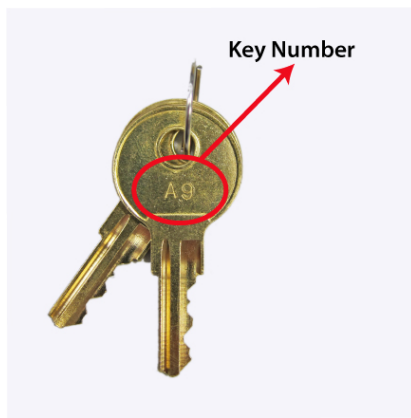

Series 4000, Series 100, Series 1150, Series 6000 and Classic

Part Number Chart for Keys*

Active Key Numbers	Series 4000 (JB, JD, JBN, JDN)	Series 100 (T)	Series 1150 (AB)	Series 6000 (P)	Classic (M, S)
A1	PK-8K-A1	PK-408K-A1	PK-908K-A1	PK-8K-A1	PK-8K-A1
A2	PK-8K-A2	PK-408K-A2	PK-908K-A2	PK-8K-A2	PK-8K-A2
A3	PK-8K-A3	PK-408K-A3	PK-908K-A3	PK-8K-A3	PK-8K-A3
A4	PK-8K-A4	PK-408K-A4	PK-908K-A4	PK-8K-A4	PK-8K-A4
A5	PK-8K-A5	PK-408K-A5	PK-908K-A5	PK-8K-A5	PK-8K-A5
A6	PK-8K-A6	PK-408K-A6	PK-908K-A6	PK-8K-A6	PK-8K-A6
A7	PK-8K-A7	PK-408K-A7	PK-908K-A7	PK-8K-A7	PK-8K-A7
A8	PK-8K-A8	PK-408K-A8	PK-908K-A8	PK-8K-A8	PK-8K-A8
A9	PK-8K-A9	PK-408K-A9	PK-908K-A9	PK-8K-A9	PK-8K-A9
A10	PK-8K-A10	PK-408K-A10	PK-908K-A10	PK-8K-A10	PK-8K-A10