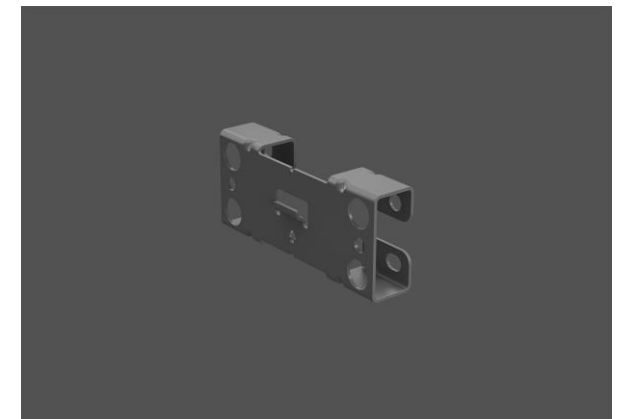

Jabra PanaCast 50 Grey Wall Mount Front Angle