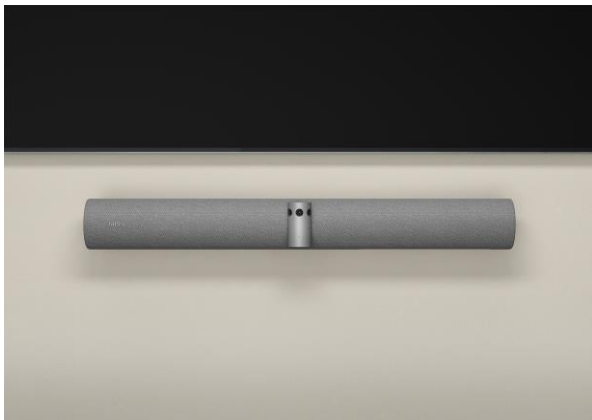

Jabra PanaCast 50 Grey Front Horizontal Wall Mount

GN Making Life Sound Better FOR 150 YEARS

Jabra PanaCast 50 Black Wall Mount Front Angle LB

Jabra PanaCast 50 Grey Wall Mount Front Angle LB