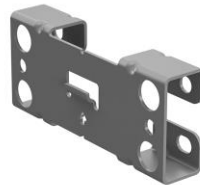

## Wall Mount

Jabra PanaCast 50 Black Front Horizontal Wall Mount

Jabra PanaCast 50 Grey Front Horizontal Wall Mount

GN Making Life Sound Better FOR 150 YEARS

Jabra PanaCast 50 Black Wall Mount Front Angle LB