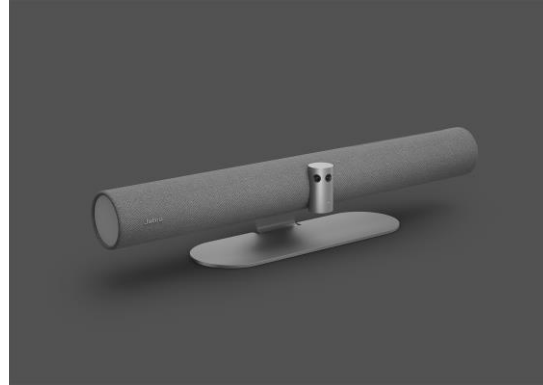

Jabra PanaCast 50 Grey Front Angle Table Stand LED