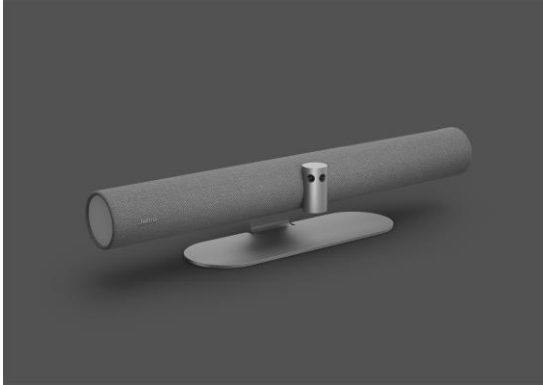

Jabra PanaCast 50 Grey Front Table Stand LB

Jabra PanaCast 50 Accessories

Table Stand

Jabra PanaCast 50 Grey Front Angle Table Stand