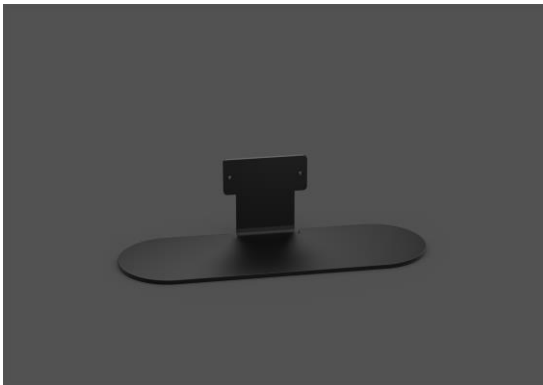

## Table Stand

Jabra PanaCast 50 Grey Front Angle Table Stand

Jabra PanaCast 50 Grey Front Angle Table Stand LED

Jabra PanaCast 50 Grey Front Angle Table Stand LED LB

Jabra PanaCast 50 Grey Front Angle Table Stand LB