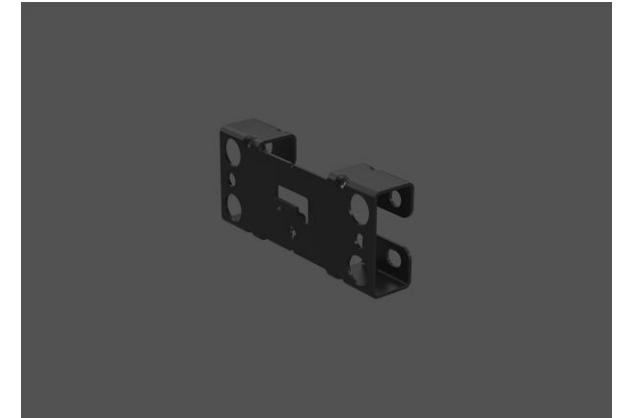

Jabra PanaCast 50 Black Wall Mount Front Angle