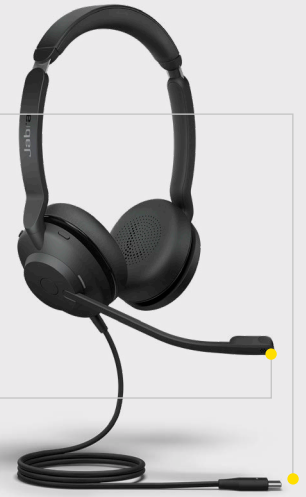

Instant 'do not disturb' sign.

The Evolve2 30 automatically knows when you need peace and quiet, with an integrated busylight that turns on automatically when you're on a call. You can also turn it on manually to signal 'do not disturb' mode.

Future-proof tech that gets better with age.

Upgradeable platform that will add even more value to your investment, with future firmware upgrades through Jabra Xpress.

¹ Based on Jabra calculations, compared to Evolve 30.
* Microsoft Teams variant only.

HOW TO START

Plug the Jabra Evolve2 30 into either a USB-A or USB-C port on your computer (depending on the USB variant of the headset).

Position the microphone near your mouth.

HOW TO USE

🔊+ Press x1

⏸ Press and hold for 1 sec