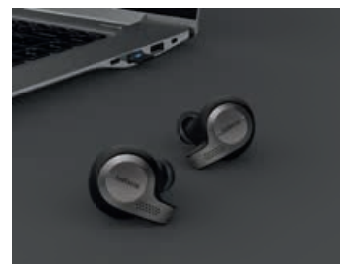

How to use

Professional-grade sound.

Superior true wireless call quality with 4-microphone technology.