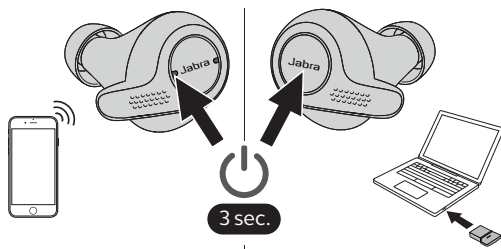

How to connect

Smartphone

Power on the earbuds and follow the voice instructions to pair to your smartphone. Install the Sound+ App.

Computer

Power on the earbuds and plug the USB dongle into your computer to connect. Install Jabra Direct.