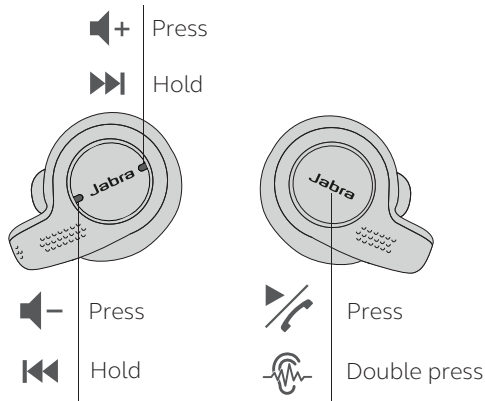

How to use

Professional-grade sound.

Superior true wireless call quality with 4-microphone technology.